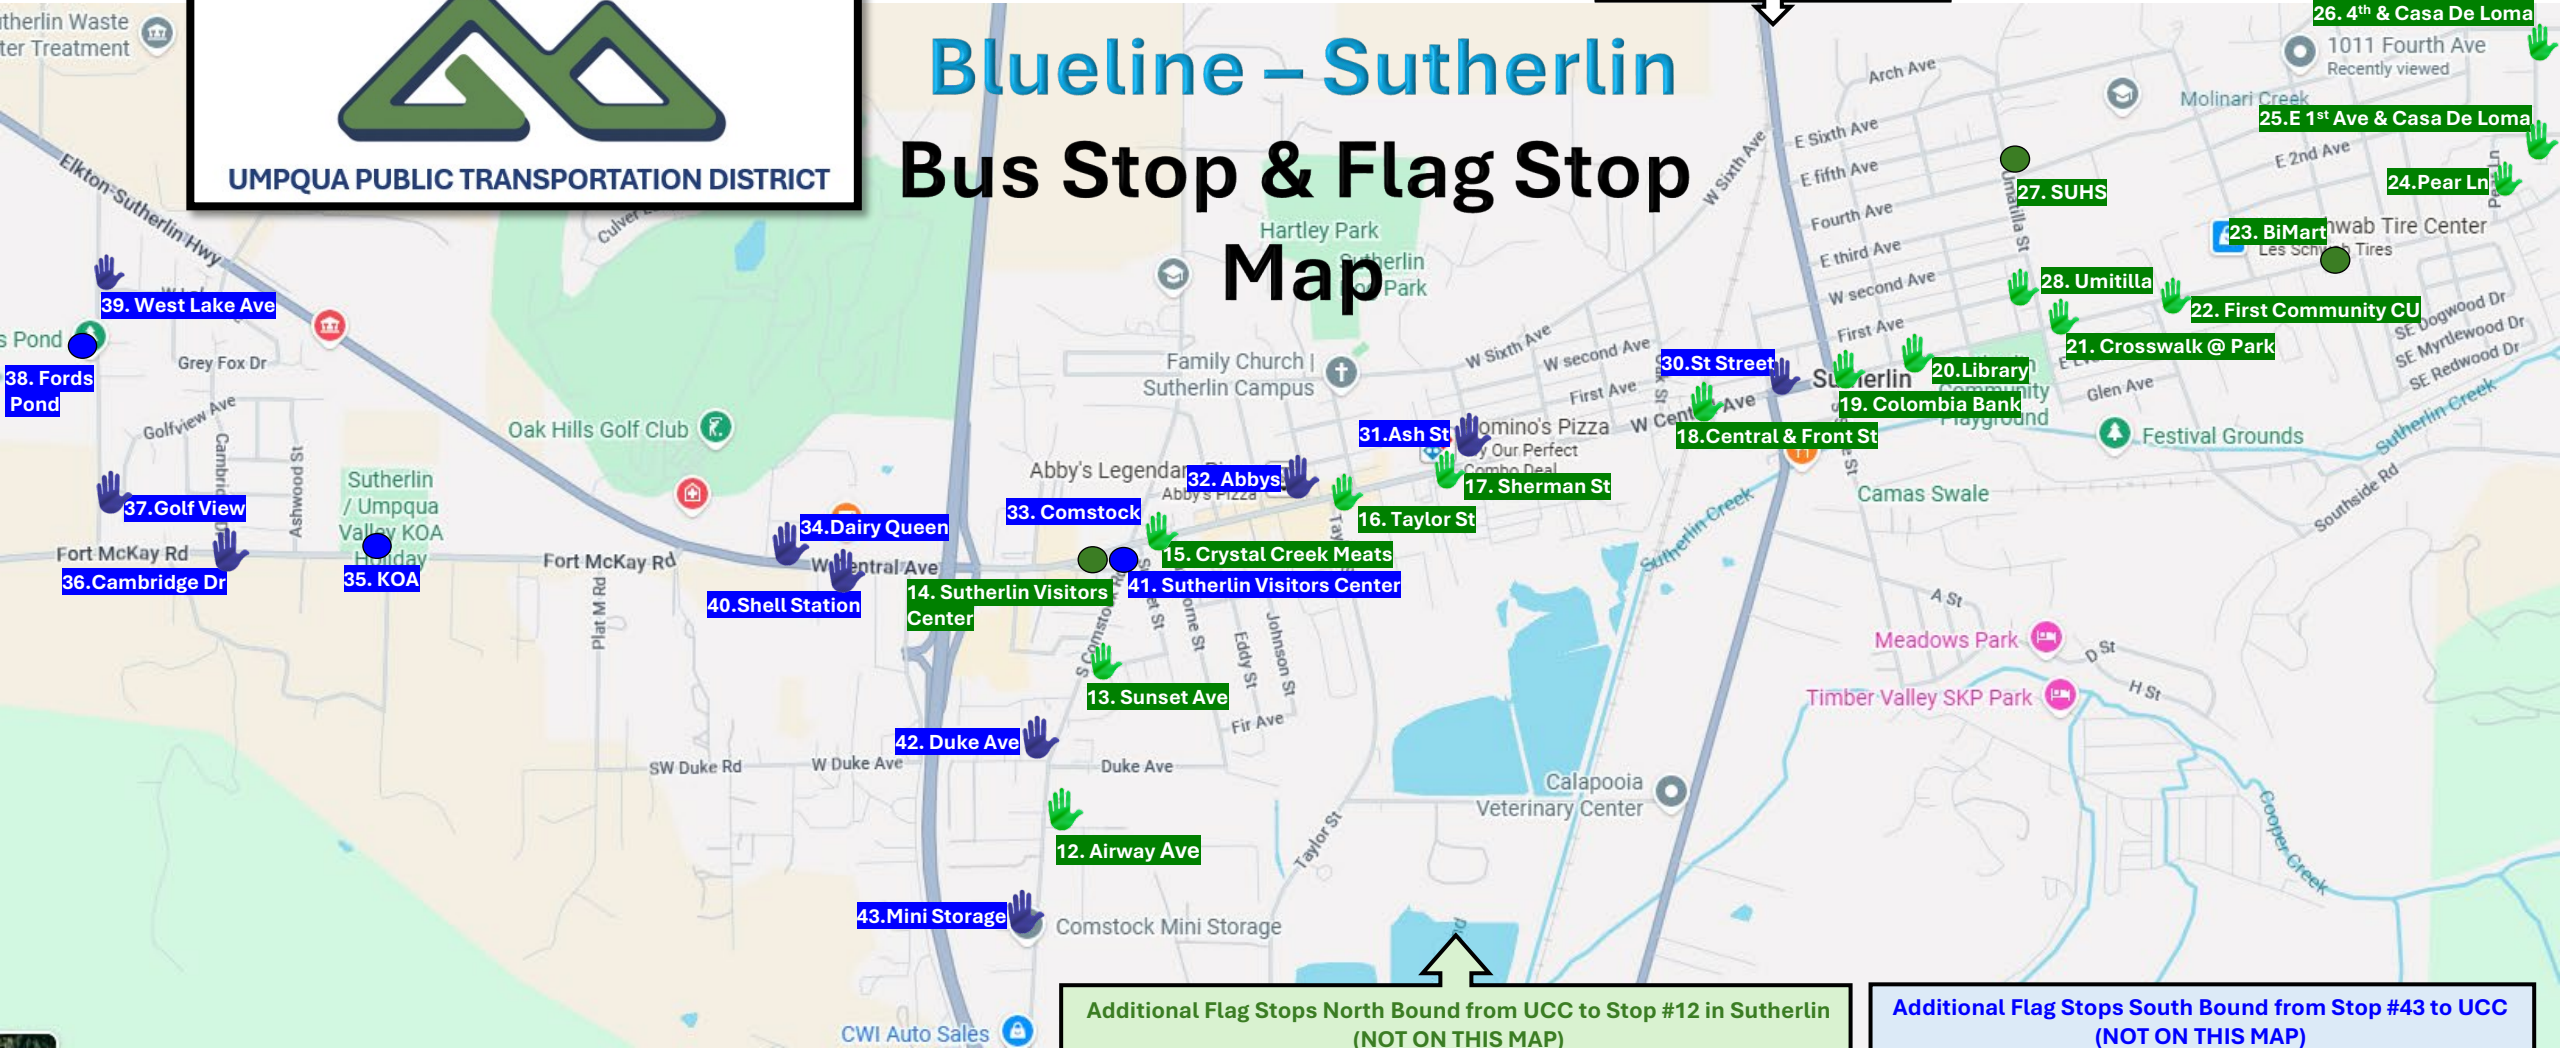

Blueline – Sutherlin Bus Stop & Flag Stop Map

29. Oakland Stop 3X a day

- Additional Flag Stops North Bound from UCC to Stop #12 in Sutherlin (NOT ON THIS MAP)**
- 2 PAPA & SODE
 - 3 Weyerhauser Dr
 - 4 Farmers CoOp
 - 5 Northwest Storage
 - 6 White Log Trailers
 - 7 N. Bank Rd
 - 8 Wilber Post Office
 - 9 Rogers Rd
 - 10 Deady Crossing
 - 11 S. Comstock & Airway

- Additional Flag Stops South Bound from Stop #43 to UCC (NOT ON THIS MAP)**
- 44 Koleno Ave
 - 45 End of Cyclone Fence
 - 46 Rodgers Rd
 - 47 Wilber Post Office - Across
 - 48 N. Bank Rd
 - 49 ICONIX
 - 50 Road into switching yard
 - 51 Oregon State Police

North Bound Bus stops on Blueline Timetable

FLAG stops on the North Bound route: You MUST be there with your hand raised

South Bound Bus stops on Blueline Timetable

FLAG stops on the South Bound route: You MUST be there with your hand raised